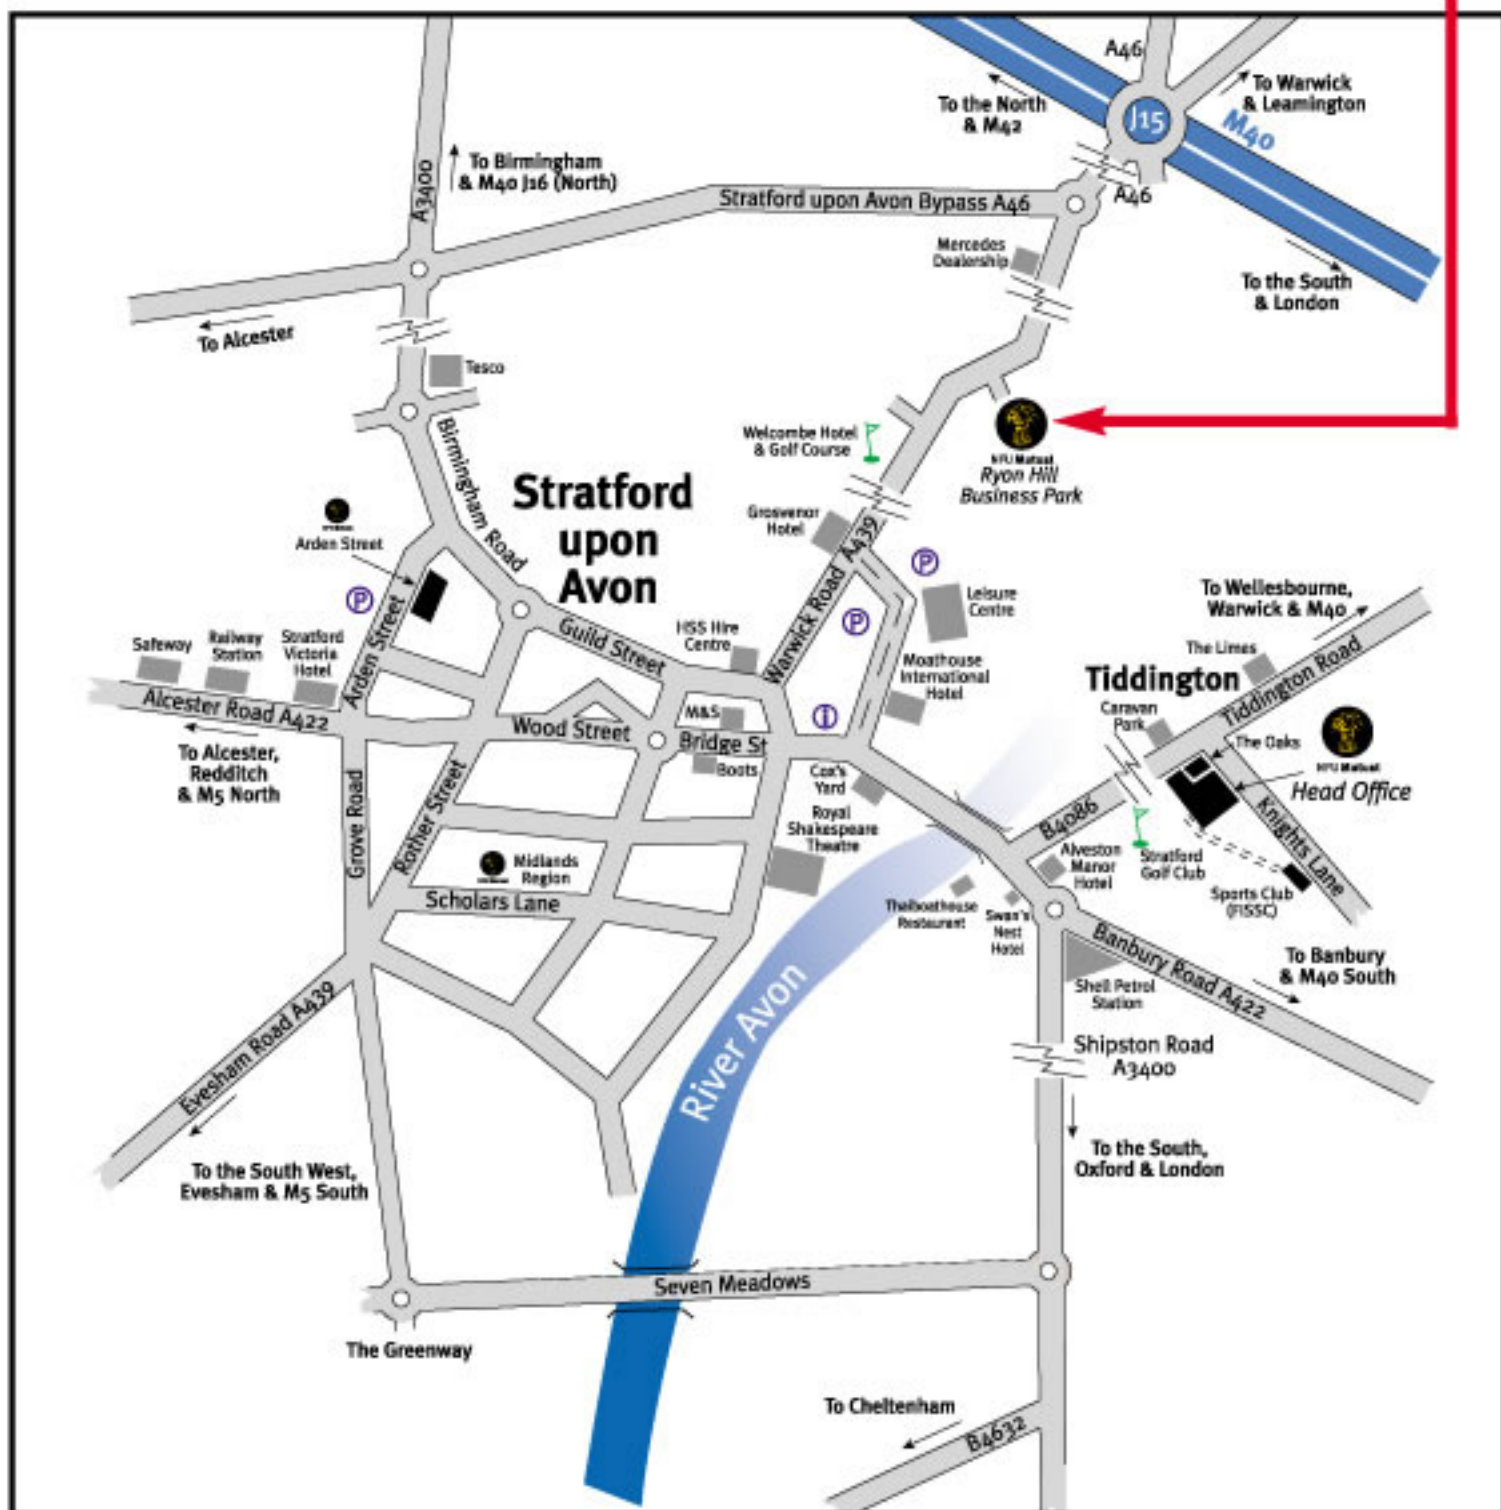

How to find us

From The North proceed to M40 Junction 15

From the South East and East proceed to M40 Junction 15

From the South West and West Follow signs to Stratford upon Avon. Follow local map shown here.

From Junction 15 M40 Follow A46 southbound. After 1 mile bear left at roundabout onto A439. Ryon Hill Park is 3 miles along this road on the left hand side. For Head Office continue on this road until reaching Stratford upon Avon. Turn left at the one way system, and after 300 yds take the left hand fork, and proceed over the river bridge. Immediately after the bridge turn left onto B4086. Head Office is located 1.5 miles along this road on the right hand side.

The Lakehouse

Ryon Hill Park
Warwick Road
Stratford upon Avon
CV37 0UU
Tel: (01789) 405000

NFU Mutual

Stratford upon Avon & Locality

Parking for Visitors We regret that only very limited parking for visitors is available in our Head Office car park and we suggest that you park at our Sports Club which is 200 yards walk from Head Office. We hope this does not cause too much inconvenience.